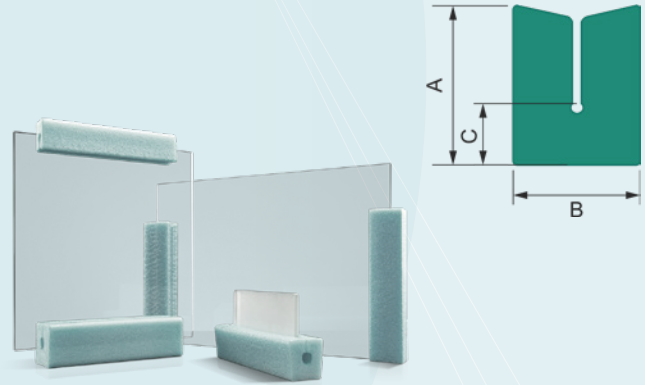

ABRIPROFILE® U FIX OCEAN GREEN

	DIMENSIONS (MM)				RM/ CARDBOARD
	A	B	C	D	
U FIX 15	3	16	30	7	500
U FIX 18	5	18	30	8	350
U FIX 25	10	24	35	9	280
U FIX 35	20	35	43	11	180
U FIX 45	25	44	53	12	160
U FIX 60	30	58	64	14	100
U FIX 80	45	76	72	15	80
U FIX 100	60	96	72	19	64
U FIX 120	90	120	85	20	48
U FIX 140*	90	140	85	20	36
U FIX 150*	100	150	105	20	32
U FIX 30-70	10	30	83	10	90
U FIX 40-85*	27	40	80	15	100

* available on request